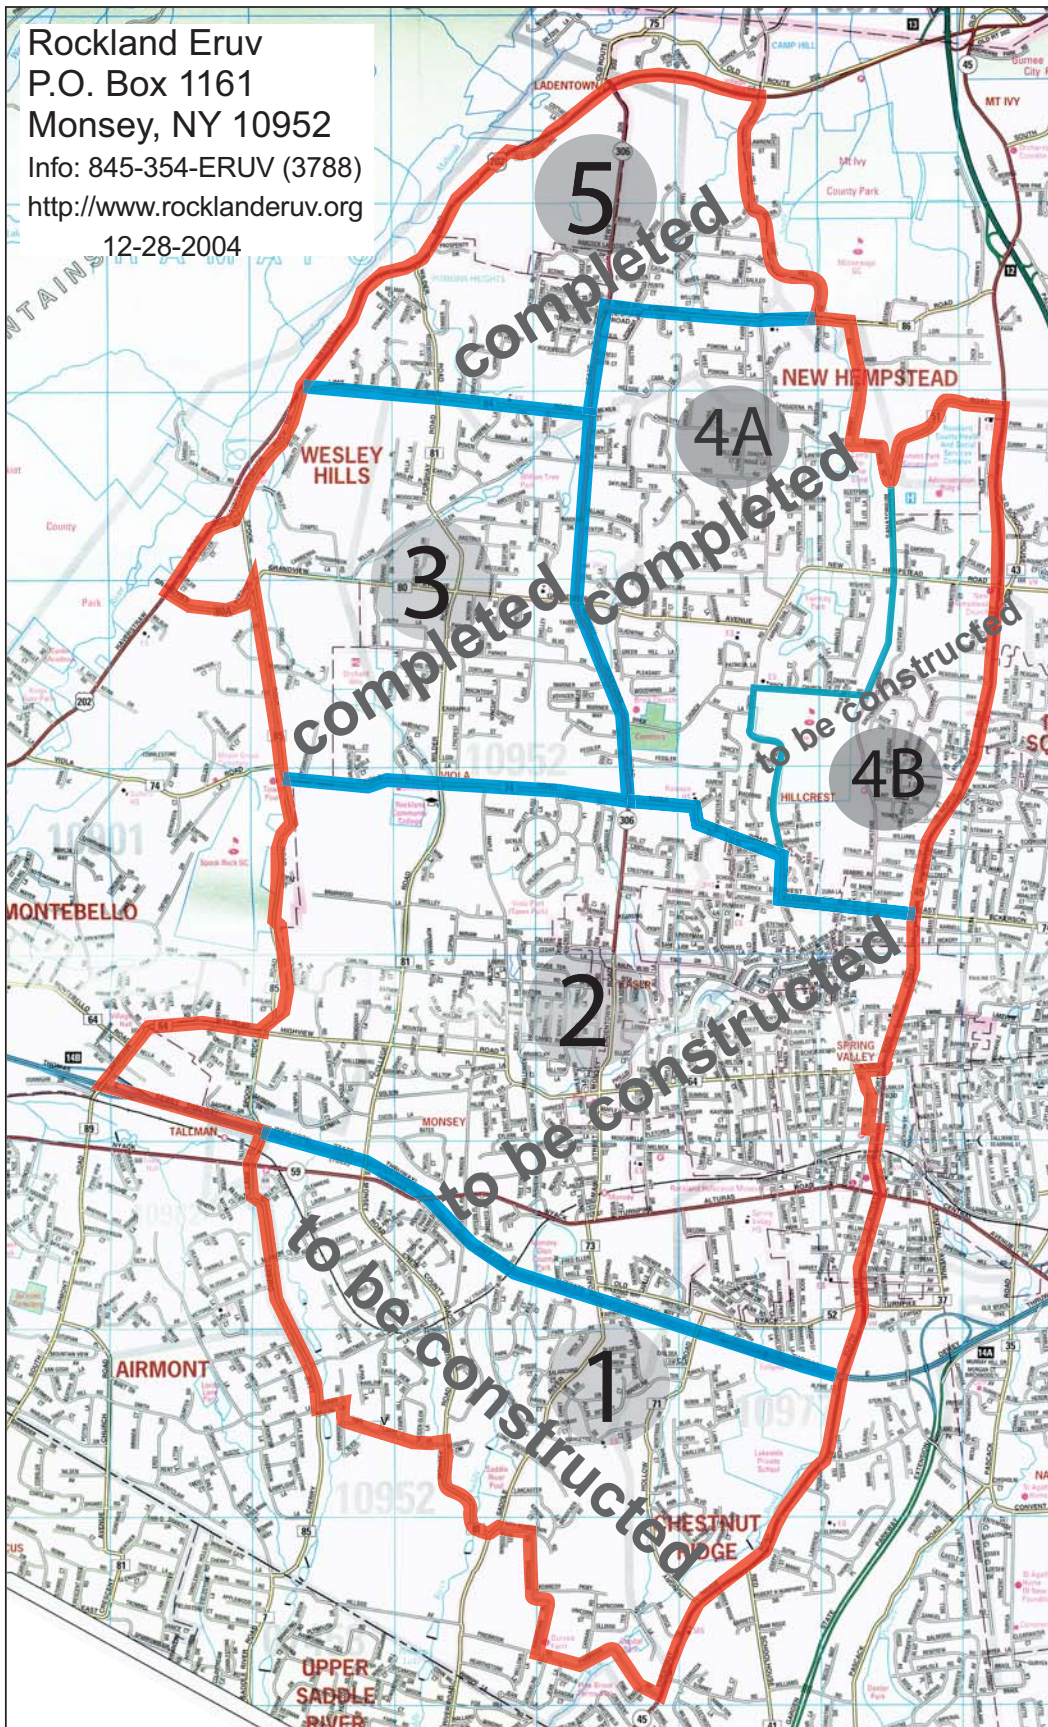

Rockland Eruv  
P.O. Box 1161  
Monsey, NY 10952  
Info: 845-354-ERUV (3788)  
<http://www.rocklanderuv.org>  
12-28-2004

**Please be careful when walking on the Eruv's border.**  
**Sections 5, 4A and 3 are complete.**  
**Sections 4B, 2 and 1 will be completed at a later date.**