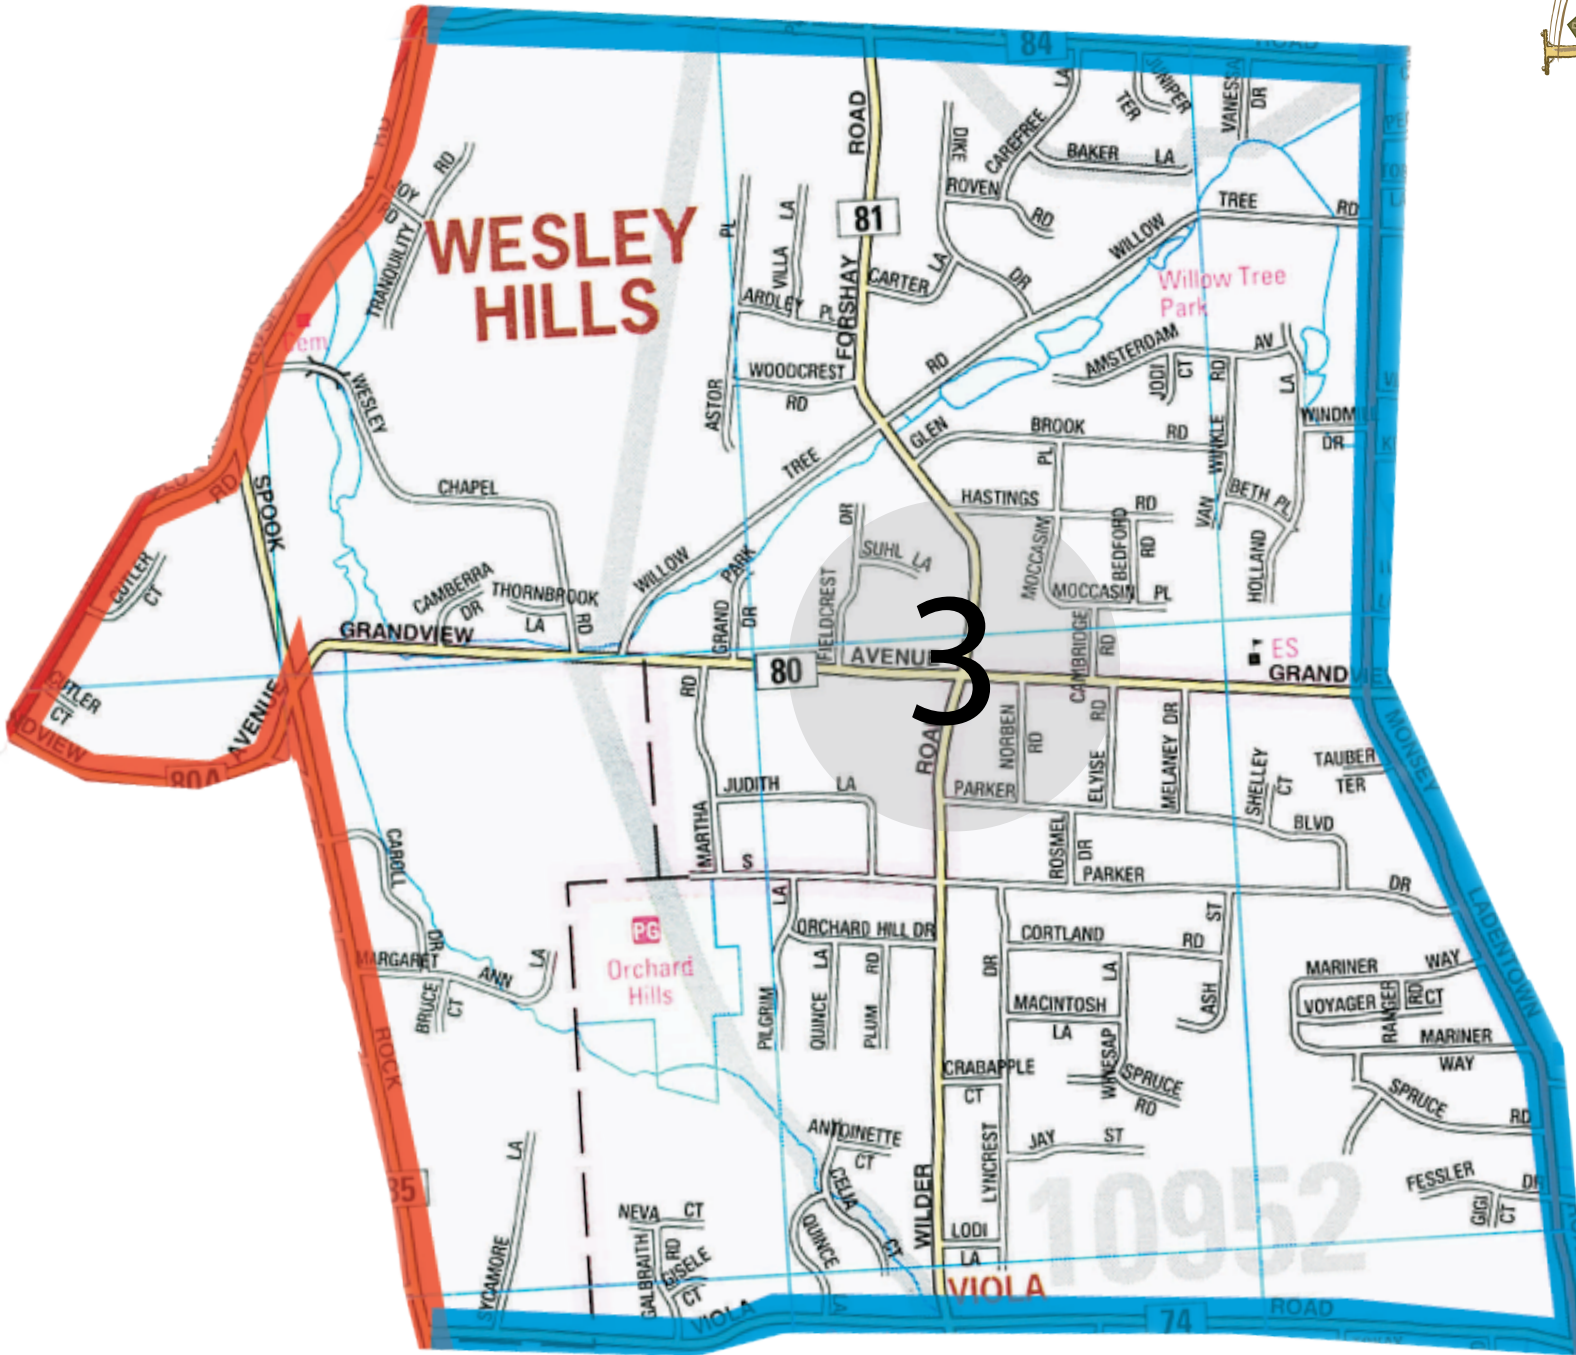

Red Line: Exterior Boundry... Do Not Cross
Blue Line: Interior Boundry ... May carry over
 if both sections are up

Weekly Eruv Status

Hotline:
888-805-ERUV
3788

Website:
www.rocklanderv.org

E-Mail/Text Messages
 send to:
subscribe@rocklanderv.org
 with **Subscribe** in body